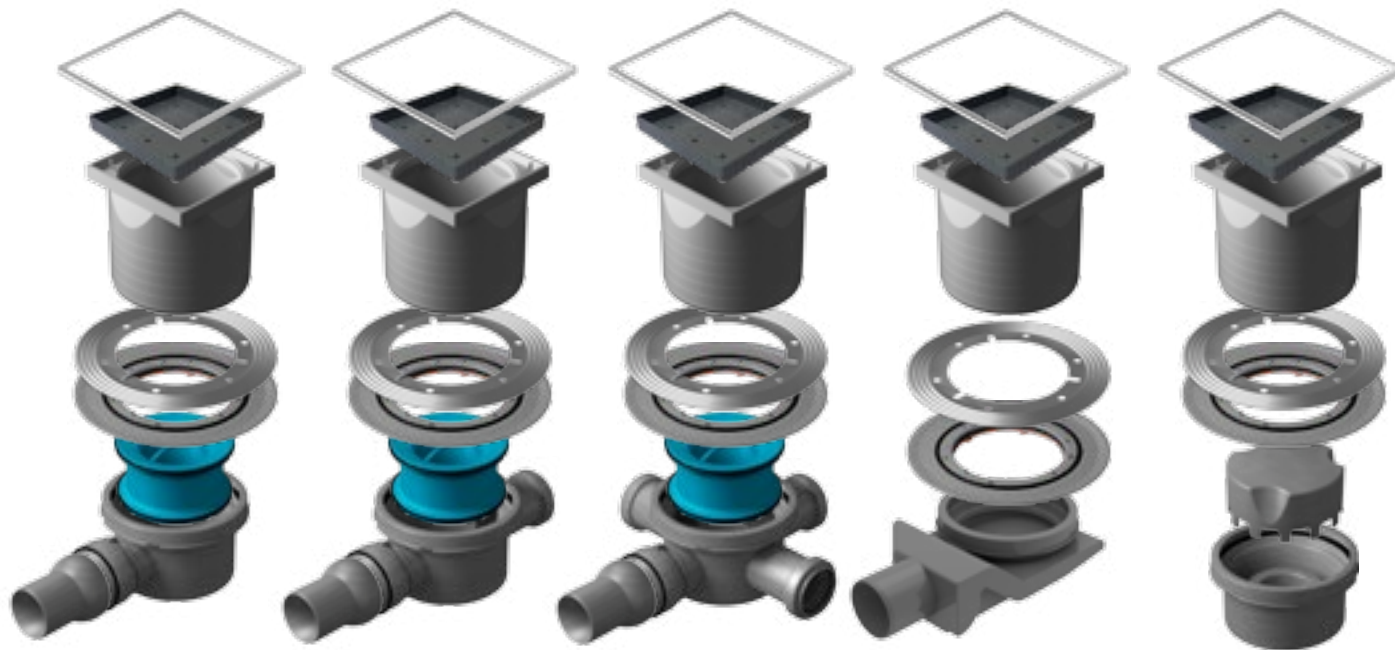

STANDARD
CERAMIC

SETS OF DRAINS CONFLUO STANDARD

CERAMIC 1	CERAMIC 2	CERAMIC 3	CERAMIC 4	VERTICAL CERAMIC
Article number 13000085	Article number 13000086	Article number 13000087	Article number 13000088	Article number 13000099

FLOW RATE
↓↓↓
48 L/mm

MINIMAL HEIGHT
↕ 64 mm

FLOW RATE
↓↓↓
48 L/mm

MINIMAL HEIGHT
↕ 64 mm

FLOW RATE
↓↓↓
48 L/mm

MINIMAL HEIGHT
↕ 64 mm

FLOW RATE
↓↓↓
48 L/mm

MINIMAL HEIGHT
↕ 71 mm

FLOW RATE
↓↓↓
48 L/mm

MINIMAL HEIGHT
↕ 69 mm

100mm
150mm
100mm

10 year warranty on grids
CLASS K3
Maximum allowed up to 300 kg

Type of steel
AISI 304
Optional
AISI 316

OPTIONAL

Article number
13500002

Article number
13500003