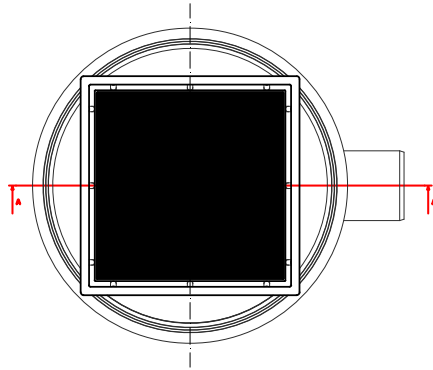

CONFLUO BLACK GLASS, WHITE GLASS, CERAMIC 1

CONFLUO BLACK GLASS, WHITE GLASS, CERAMIC 1

CONFLUO STANDARD drain “BLACK/WHITE GLASS/CERAMIC 1” made of PP with no side inlets, with one horizontal DN 50mm outlet adjustable under the angle of maximum 15°, minimum installation height of 78mm and flow rate of 48l/min. Base of drain with a socket (siphon), which can be removed, water sealing height of 34mm, with hoop and flange for hydroisolation, which also can be removed if necessary, height-adjustable carrier of a grid and hair stopper.

Stainless steel mask and black/white glass or ceramic holder, dimensions of 144x144 mm..

IMPORTANT TECHNICAL INFORMATION	
Minimum installation height	78mm
Flow rate	48 l/min
Outlet	Ø50
Water seal height	34 mm
Grid load class (by EN 1253)	K3 with stand 300 kg of pressure
Body material	PP

DRAIN ADVANTAGE:

- Adjustable angle by 15°
- Base rotation 360°
- Installation in the corner of the bathroom
- Easy installation and maintenance
- High flow rate

Hydroisolation flange optional

CODE	NAME	WEIGHT	BOX DIMENSIONS
13000089	CONFLUO "BLACK GLASS 1 LARGE" 15X15	1,494kg	300mmx200mmx250mm
13000093	CONFLUO "WHITE GLASS 1 LARGE" 15X15	1,494kg	300mmx200mmx250mm
13000085	CONFLUO "CERAMIC 1 LARGE" 15X15	1,064kg	300mmx200mmx250mm
13000187	CONFLUO STANDARD DRAIN "BLACK GLASS 1"	1,390kg	300mmx200mmx250mm
13000183	CONF "WHITE GLASS 1 LARGE" 15X15 NO FLNG	1,390kg	300mmx200mmx250mm
13000191	CONFLUO "CERAMIC 1 LARGE" 15X15 NO FLNG	0,960kg	300mmx200mmx250mm