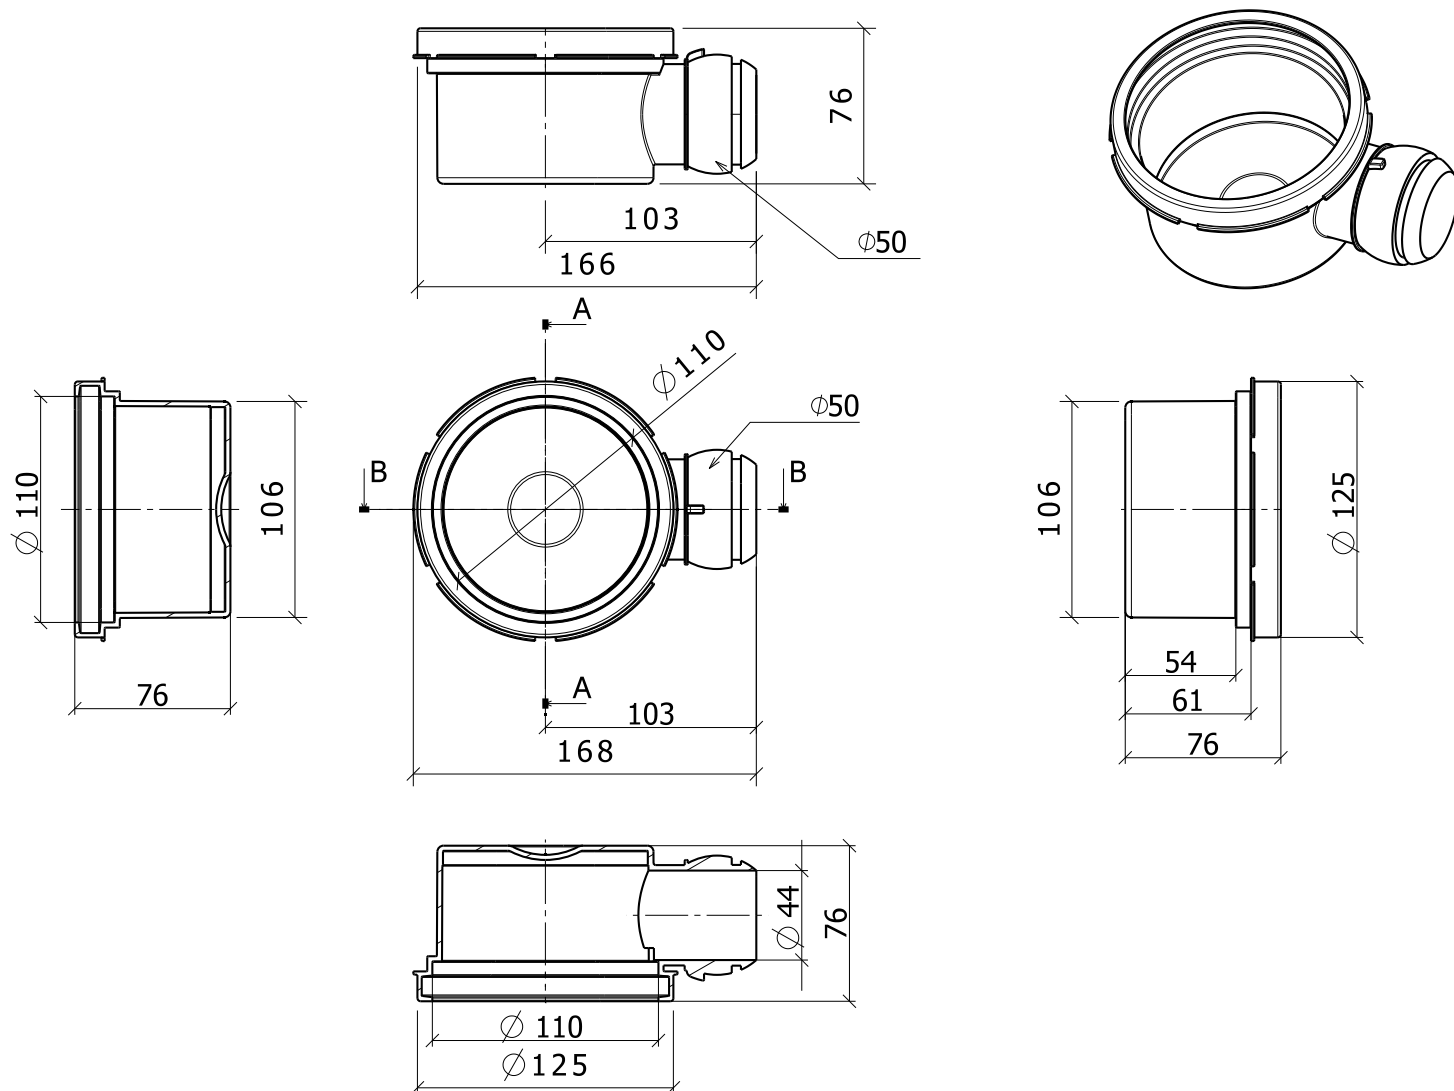

CONFLUO BLACK GLASS, WHITE GLASS, CERAMIC 1

CONFLUO BLACK GLASS, WHITE GLASS, CERAMIC 1

CONFLUO STANDARD drain “BLACK/WHITE GLASS/CERAMIC 1” made of PP with no side inlets, with one horizontal DN 50mm outlet adjustable under the angle of maximum 15°, minimum installation height of 78mm and flow rate of 48l/min. Base of drain with a socket (siphon), which can be removed, water sealing height of 34mm, with hoop and flange for hydroisolation, which also can be removed if necessary, height-adjustable carrier of a grid and hair stopper.

Stainless steel mask and black/white glass or ceramic holder, dimensions of 144x144 mm..

IMPORTANT TECHNICAL INFORMATION	
Minimum installation height	78mm
Flow rate	48 l/min
Outlet	Ø50
Water seal height	34 mm
Grid load class (by EN 1253)	K3 with stand 300 kg of pressure
Body material	PP

DRAIN ADVANTAGE:

- Adjustable angle by 15°
- Base rotation 360°
- Installation in the corner of the bathroom
- Easy installation and maintenance
- High flow rate

Hydroisolation flange optional

CODE	NAME	WEIGHT	BOX DIMENSIONS
13000089	CONFLUO "BLACK GLASS 1 LARGE" 15X15	1,494kg	300mmx200mmx250mm
13000093	CONFLUO "WHITE GLASS 1 LARGE" 15X15	1,494kg	300mmx200mmx250mm
13000085	CONFLUO "CERAMIC 1 LARGE" 15X15	1,064kg	300mmx200mmx250mm
13000187	CONFLUO STANDARD DRAIN "BLACK GLASS 1"	1,390kg	300mmx200mmx250mm
13000183	CONF "WHITE GLASS 1 LARGE" 15X15 NO FLNG	1,390kg	300mmx200mmx250mm
13000191	CONFLUO "CERAMIC 1 LARGE" 15X15 NO FLNG	0,960kg	300mmx200mmx250mm