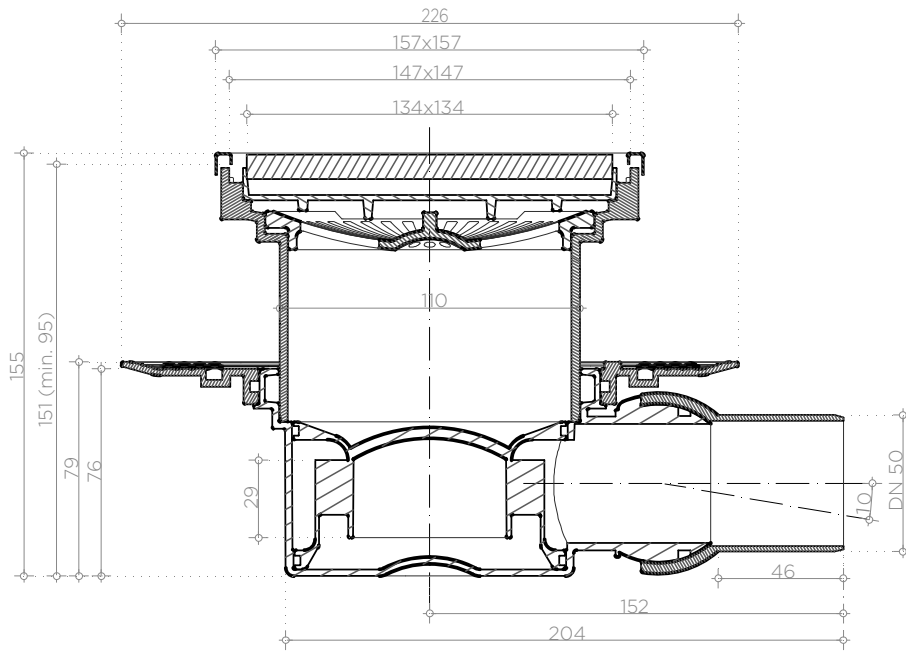

CONFLUO BLACK GLASS, WHITE GLASS, CERAMIC 1

CONFLUO BLACK GLASS, WHITE GLASS, CERAMIC 1

CONFLUO STANDARD drain “BLACK/WHITE GLASS/CERAMIC 1” made of PP with no side inlets, with one horizontal DN 50mm outlet adjustable under the angle of maximum 15°, minimum installation height of 78mm and flow rate of 48l/min. Base of drain with a socket (siphon), which can be removed, water sealing height of 34mm, with hoop and flange for hydroisolation, which also can be removed if necessary, height-adjustable carrier of a grid and hair stopper.

Stainless steel mask and black/white glass or ceramic holder, dimensions of 144x144 mm..

IMPORTANT TECHNICAL INFORMATION	
Minimum installation height	78mm
Flow rate	48 l/min
Outlet	Ø50
Water seal height	34 mm
Grid load class (by EN 1253)	K3 with stand 300 kg of pressure
Body material	PP

DRAIN ADVANTAGE:

- Adjustable angle by 15°
- Base rotation 360°
- Installation in the corner of the bathroom
- Easy installation and maintenance
- High flow rate

Hydroisolation flange optional

CODE	NAME	WEIGHT	BOX DIMENSIONS
13000089	CONFLUO "BLACK GLASS 1 LARGE" 15X15	1,494kg	300mmx200mmx250mm
13000093	CONFLUO "WHITE GLASS 1 LARGE" 15X15	1,494kg	300mmx200mmx250mm
13000085	CONFLUO "CERAMIC 1 LARGE" 15X15	1,064kg	300mmx200mmx250mm
13000187	CONFLUO STANDARD DRAIN "BLACK GLASS 1"	1,390kg	300mmx200mmx250mm
13000183	CONF "WHITE GLASS 1 LARGE" 15X15 NO FLNG	1,390kg	300mmx200mmx250mm
13000191	CONFLUO "CERAMIC 1 LARGE" 15X15 NO FLNG	0,960kg	300mmx200mmx250mm