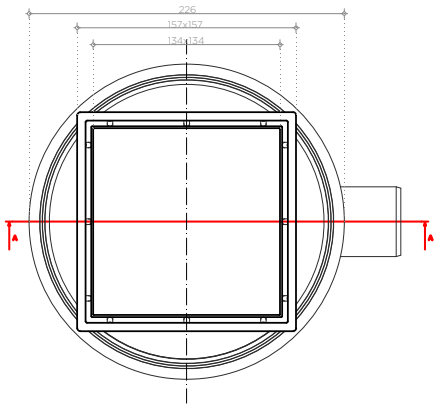

CONFLUO BLACK GLASS, WHITE GLASS, CERAMIC 1

CONFLUO BLACK GLASS, WHITE GLASS, CERAMIC 1

CONFLUO STANDARD drain “BLACK/WHITE GLASS/CERAMIC 1” made of PP with no side inlets, with one horizontal DN 50mm outlet adjustable under the angle of maximum 15°, minimum installation height of 78mm and flow rate of 48l/min. Base of drain with a socket (siphon), which can be removed, water sealing height of 34mm, with hoop and flange for hydroisolation, which also can be removed if necessary, height-adjustable carrier of a grid and hair stopper.

Stainless steel mask and black/white glass or ceramic holder, dimensions of 144x144 mm..

IMPORTANT TECHNICAL INFORMATION	
Minimum installation height	78mm
Flow rate	48 l/min
Outlet	Ø50
Water seal height	34 mm
Grid load class (by EN 1253)	K3 with stand 300 kg of pressure
Body material	PP

DRAIN ADVANTAGE:

- Adjustable angle by 15°
- Base rotation 360°
- Installation in the corner of the bathroom
- Easy installation and maintenance
- High flow rate

Hydroisolation flange optional

CODE	NAME	WEIGHT	BOX DIMENSIONS
13000089	CONFLUO "BLACK GLASS 1 LARGE" 15X15	1,494kg	300mmx200mmx250mm
13000093	CONFLUO "WHITE GLASS 1 LARGE" 15X15	1,494kg	300mmx200mmx250mm
13000085	CONFLUO "CERAMIC 1 LARGE" 15X15	1,064kg	300mmx200mmx250mm
13000187	CONFLUO STANDARD DRAIN "BLACK GLASS 1"	1,390kg	300mmx200mmx250mm
13000183	CONF "WHITE GLASS 1 LARGE" 15X15 NO FLNG	1,390kg	300mmx200mmx250mm
13000191	CONFLUO "CERAMIC 1 LARGE" 15X15 NO FLNG	0,960kg	300mmx200mmx250mm