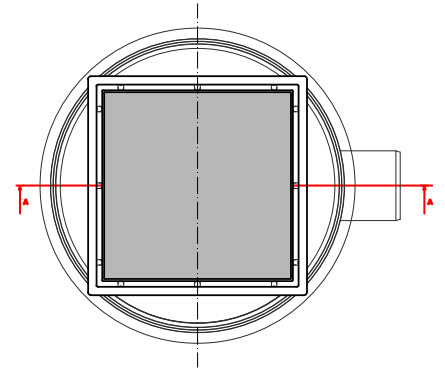

CONFLUO BLACK GLASS, WHITE GLASS, CERAMIC 1

CONFLUO BLACK GLASS, WHITE GLASS, CERAMIC 1

CONFLUO STANDARD drain “BLACK/WHITE GLASS/CERAMIC 1” made of PP with no side inlets, with one horizontal DN 50mm outlet adjustable under the angle of maximum 15°, minimum installation height of 78mm and flow rate of 48l/min. Base of drain with a socket (siphon), which can be removed, water sealing height of 34mm, with hoop and flange for hydroisolation, which also can be removed if necessary, height-adjustable carrier of a grid and hair stopper.

Stainless steel mask and black/white glass or ceramic holder, dimensions of 144x144 mm..

IMPORTANT TECHNICAL INFORMATION	
Minimum installation height	78mm
Flow rate	48 l/min
Outlet	Ø50
Water seal height	34 mm
Grid load class (by EN 1253)	K3 with stand 300 kg of pressure
Body material	PP

DRAIN ADVANTAGE:

- Adjustable angle by 15°
- Base rotation 360°
- Installation in the corner of the bathroom
- Easy installation and maintenance
- High flow rate

Hydroisolation flange optional

CODE	NAME	WEIGHT	BOX DIMENSIONS
13000089	CONFLUO "BLACK GLASS 1 LARGE" 15X15	1,494kg	300mmx200mmx250mm
13000093	CONFLUO "WHITE GLASS 1 LARGE" 15X15	1,494kg	300mmx200mmx250mm
13000085	CONFLUO "CERAMIC 1 LARGE" 15X15	1,064kg	300mmx200mmx250mm
13000187	CONFLUO STANDARD DRAIN "BLACK GLASS 1"	1,390kg	300mmx200mmx250mm
13000183	CONF "WHITE GLASS 1 LARGE" 15X15 NO FLNG	1,390kg	300mmx200mmx250mm
13000191	CONFLUO "CERAMIC 1 LARGE" 15X15 NO FLNG	0,960kg	300mmx200mmx250mm