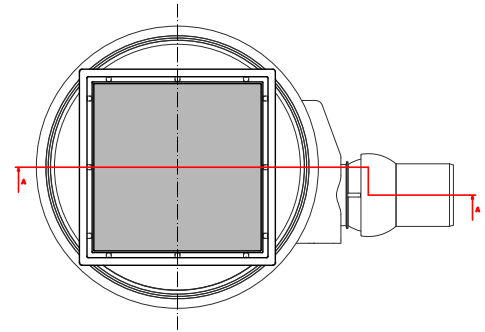

CONFLUO BLACK GLASS, WHITE GLASS, CERAMIC 4

CONFLUO BLACK GLASS, WHITE GLASS, CERAMIC 4

CONFLUO STANDARD drain “BLACK/WHITE GLASS/CERAMIC 4” made of PP with three horizontal side inlets DN40 and with one horizontal DN 50mm outlet adjustable under the angle of maximum 15°, minimum installation height of 71mm and flow rate of 48l/min. Base of drain with a socket (siphon), which can be removed, water sealing height of 34mm, with hoop and flange for hydroisolation, which also can be removed if necessary, height-adjustable carrier of a grid and hair stopper.

Stainless steel mask and black(white) glass or ceramic holder, dimensions of 144x144 mm.

IMPORTANT TECHNICAL INFORMATION	
Minimum installation height	71mm
Flow rate	48 l/min
Outlet	Ø50
Grid load class (by EN 1253)	K3 with stand 300 kg of pressure
Water seal height	28 mm
Body material	PP

DRAIN ADVANTAGE:

- Adjustable angle by 15°
- Base rotation 360°
- Installation in the corner of the bathroom
- Easy installation and maintenance
- High flow rate

Hydroisolation
flange optional

CODE	NAME	WEIGHT	BOX DIMENSIONS
13000092	CONFLUO "BLACK GLASS 4 LARGE" 15X15	1,436kg	300mmx200mmx250mm
13000096	CONFLUO "WHITE GLASS 4 LARGE" 15X15	1,432kg	300mmx200mmx250mm
13000088	CONFLUO "CERAMIC 4 LARGE" 15X15	1,014kg	300mmx200mmx250mm
13000190	CONF "BLACK GLASS 4 LARGE" 15X15 NO FLNG	1,332kg	300mmx200mmx250mm
13000186	CONF "WHITE GLASS 4 LARGE" 15X15 NO FLNG	1,328kg	300mmx200mmx250mm
13000194	CONFLUO "CERAMIC 4 LARGE" 15X15 NO FLNG	0,910kg	300mmx200mmx250mm