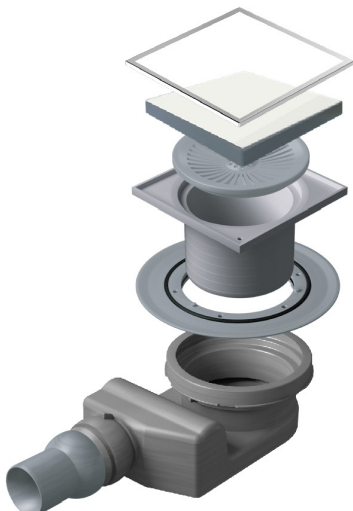

CONFLUO BLACK GLASS, WHITE GLASS, CERAMIC 4

CONFLUO BLACK GLASS, WHITE GLASS, CERAMIC 4

CONFLUO STANDARD drain “BLACK/WHITE GLASS/CERAMIC 4” made of PP with three horizontal side inlets DN40 and with one horizontal DN 50mm outlet adjustable under the angle of maximum 15°, minimum installation height of 71mm and flow rate of 48l/min. Base of drain with a socket (siphon), which can be removed, water sealing height of 34mm, with hoop and flange for hydroisolation, which also can be removed if necessary, height-adjustable carrier of a grid and hair stopper.

Stainless steel mask and black(white) glass or ceramic holder, dimensions of 144x144 mm.

IMPORTANT TECHNICAL INFORMATION	
Minimum installation height	71mm
Flow rate	48 l/min
Outlet	Ø50
Grid load class (by EN 1253)	K3 with stand 300 kg of pressure
Water seal height	28 mm
Body material	PP

DRAIN ADVANTAGE:

- Adjustable angle by 15°
- Base rotation 360°
- Installation in the corner of the bathroom
- Easy installation and maintenance
- High flow rate

Hydroisolation
flange optional

CODE	NAME	WEIGHT	BOX DIMENSIONS
13000092	CONFLUO "BLACK GLASS 4 LARGE" 15X15	1,436kg	300mmx200mmx250mm
13000096	CONFLUO "WHITE GLASS 4 LARGE" 15X15	1,432kg	300mmx200mmx250mm
13000088	CONFLUO "CERAMIC 4 LARGE" 15X15	1,014kg	300mmx200mmx250mm
13000190	CONF "BLACK GLASS 4 LARGE" 15X15 NO FLNG	1,332kg	300mmx200mmx250mm
13000186	CONF "WHITE GLASS 4 LARGE" 15X15 NO FLNG	1,328kg	300mmx200mmx250mm
13000194	CONFLUO "CERAMIC 4 LARGE" 15X15 NO FLNG	0,910kg	300mmx200mmx250mm