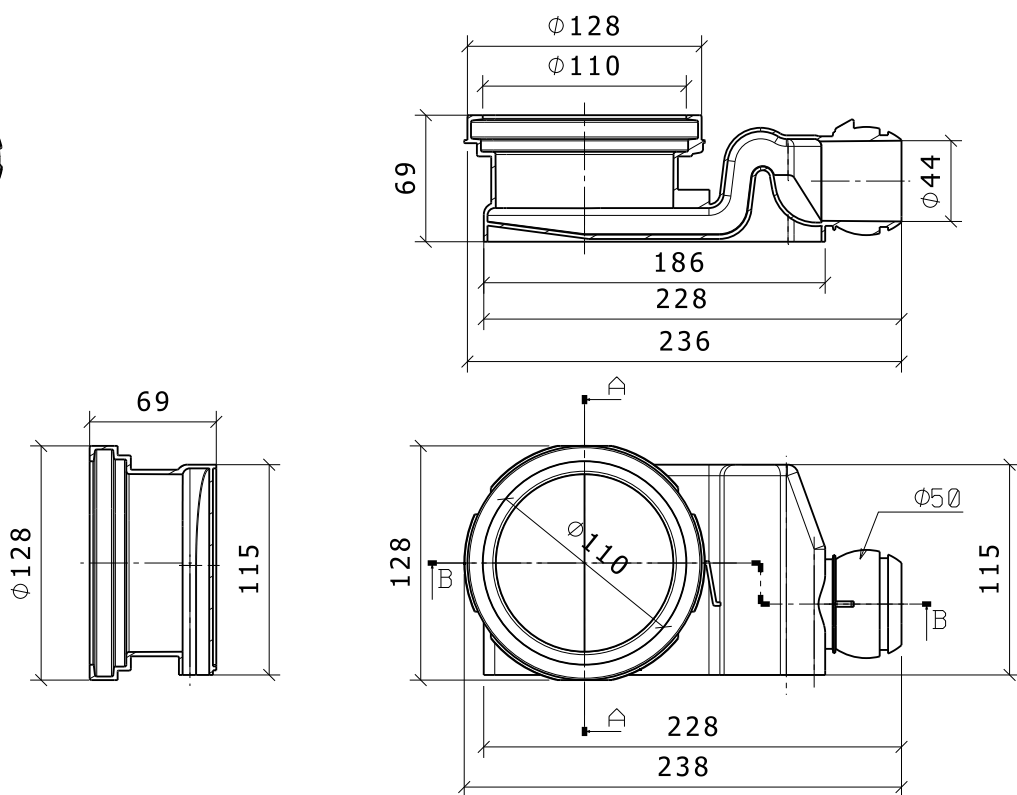

CONFLUO BLACK GLASS, WHITE GLASS, CERAMIC 4

CONFLUO BLACK GLASS, WHITE GLASS, CERAMIC 4

CONFLUO STANDARD drain “BLACK/WHITE GLASS/CERAMIC 4” made of PP with three horizontal side inlets DN40 and with one horizontal DN 50mm outlet adjustable under the angle of maximum 15°, minimum installation height of 71mm and flow rate of 48l/min. Base of drain with a socket (siphon), which can be removed, water sealing height of 34mm, with hoop and flange for hydroisolation, which also can be removed if necessary, height-adjustable carrier of a grid and hair stopper.

Stainless steel mask and black(white) glass or ceramic holder, dimensions of 144x144 mm.

IMPORTANT TECHNICAL INFORMATION	
Minimum installation height	71mm
Flow rate	48 l/min
Outlet	Ø50
Grid load class (by EN 1253)	K3 with stand 300 kg of pressure
Water seal height	28 mm
Body material	PP

DRAIN ADVANTAGE:

- Adjustable angle by 15°
- Base rotation 360°
- Installation in the corner of the bathroom
- Easy installation and maintenance
- High flow rate

Hydroisolation
flange optional

CODE	NAME	WEIGHT	BOX DIMENSIONS
13000092	CONFLUO "BLACK GLASS 4 LARGE" 15X15	1,436kg	300mmx200mmx250mm
13000096	CONFLUO "WHITE GLASS 4 LARGE" 15X15	1,432kg	300mmx200mmx250mm
13000088	CONFLUO "CERAMIC 4 LARGE" 15X15	1,014kg	300mmx200mmx250mm
13000190	CONF "BLACK GLASS 4 LARGE" 15X15 NO FLNG	1,332kg	300mmx200mmx250mm
13000186	CONF "WHITE GLASS 4 LARGE" 15X15 NO FLNG	1,328kg	300mmx200mmx250mm
13000194	CONFLUO "CERAMIC 4 LARGE" 15X15 NO FLNG	0,910kg	300mmx200mmx250mm