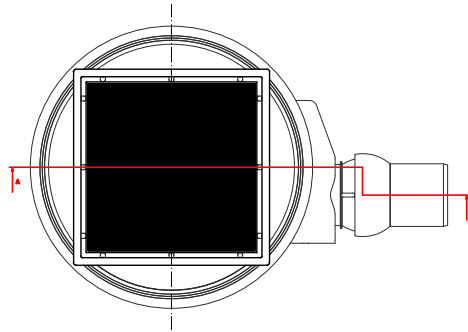

CONFLUO BLACK GLASS, WHITE GLASS, CERAMIC 4

CONFLUO BLACK GLASS, WHITE GLASS, CERAMIC 4

CONFLUO STANDARD drain “BLACK/WHITE GLASS/CERAMIC 4” made of PP with three horizontal side inlets DN40 and with one horizontal DN 50mm outlet adjustable under the angle of maximum 15°, minimum installation height of 71mm and flow rate of 48l/min. Base of drain with a socket (siphon), which can be removed, water sealing height of 34mm, with hoop and flange for hydroisolation, which also can be removed if necessary, height-adjustable carrier of a grid and hair stopper.

Stainless steel mask and black(white) glass or ceramic holder, dimensions of 144x144 mm.

IMPORTANT TECHNICAL INFORMATION	
Minimum installation height	71mm
Flow rate	48 l/min
Outlet	Ø50
Grid load class (by EN 1253)	K3 with stand 300 kg of pressure
Water seal height	28 mm
Body material	PP

DRAIN ADVANTAGE:

- Adjustable angle by 15°
- Base rotation 360°
- Installation in the corner of the bathroom
- Easy installation and maintenance
- High flow rate

Hydroisolation
flange optional

CODE	NAME	WEIGHT	BOX DIMENSIONS
13000092	CONFLUO "BLACK GLASS 4 LARGE" 15X15	1,436kg	300mmx200mmx250mm
13000096	CONFLUO "WHITE GLASS 4 LARGE" 15X15	1,432kg	300mmx200mmx250mm
13000088	CONFLUO "CERAMIC 4 LARGE" 15X15	1,014kg	300mmx200mmx250mm
13000190	CONF "BLACK GLASS 4 LARGE" 15X15 NO FLNG	1,332kg	300mmx200mmx250mm
13000186	CONF "WHITE GLASS 4 LARGE" 15X15 NO FLNG	1,328kg	300mmx200mmx250mm
13000194	CONFLUO "CERAMIC 4 LARGE" 15X15 NO FLNG	0,910kg	300mmx200mmx250mm