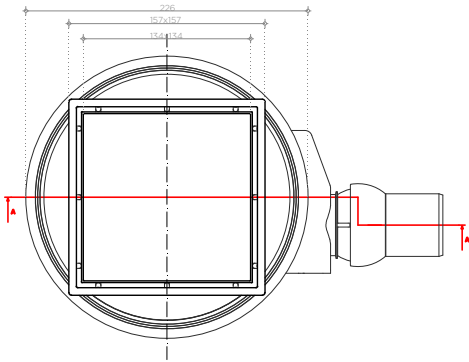

CONFLUO BLACK GLASS, WHITE GLASS, CERAMIC 4

CONFLUO BLACK GLASS, WHITE GLASS, CERAMIC 4

CONFLUO STANDARD drain “BLACK/WHITE GLASS/CERAMIC 4” made of PP with three horizontal side inlets DN40 and with one horizontal DN 50mm outlet adjustable under the angle of maximum 15°, minimum installation height of 71mm and flow rate of 48l/min. Base of drain with a socket (siphon), which can be removed, water sealing height of 34mm, with hoop and flange for hydroisolation, which also can be removed if necessary, height-adjustable carrier of a grid and hair stopper.

Stainless steel mask and black(white) glass or ceramic holder, dimensions of 144x144 mm.

IMPORTANT TECHNICAL INFORMATION	
Minimum installation height	71mm
Flow rate	48 l/min
Outlet	Ø50
Grid load class (by EN 1253)	K3 with stand 300 kg of pressure
Water seal height	28 mm
Body material	PP

DRAIN ADVANTAGE:

- Adjustable angle by 15°
- Base rotation 360°
- Installation in the corner of the bathroom
- Easy installation and maintenance
- High flow rate

Hydroisolation
flange optional

CODE	NAME	WEIGHT	BOX DIMENSIONS
13000092	CONFLUO "BLACK GLASS 4 LARGE" 15X15	1,436kg	300mmx200mmx250mm
13000096	CONFLUO "WHITE GLASS 4 LARGE" 15X15	1,432kg	300mmx200mmx250mm
13000088	CONFLUO "CERAMIC 4 LARGE" 15X15	1,014kg	300mmx200mmx250mm
13000190	CONF "BLACK GLASS 4 LARGE" 15X15 NO FLNG	1,332kg	300mmx200mmx250mm
13000186	CONF "WHITE GLASS 4 LARGE" 15X15 NO FLNG	1,328kg	300mmx200mmx250mm
13000194	CONFLUO "CERAMIC 4 LARGE" 15X15 NO FLNG	0,910kg	300mmx200mmx250mm