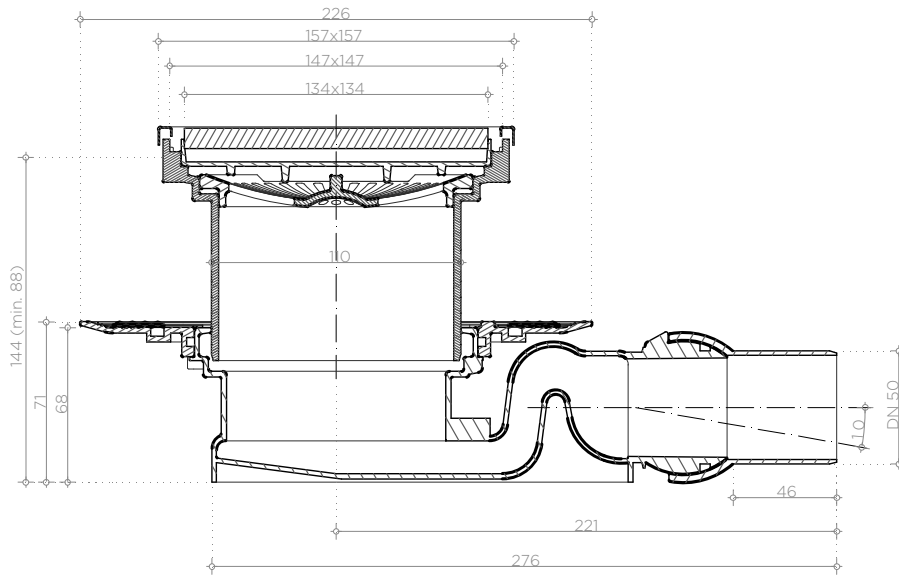

CONFLUO BLACK GLASS, WHITE GLASS, CERAMIC 4

CONFLUO BLACK GLASS, WHITE GLASS, CERAMIC 4

CONFLUO STANDARD drain “BLACK/WHITE GLASS/CERAMIC 4” made of PP with three horizontal side inlets DN40 and with one horizontal DN 50mm outlet adjustable under the angle of maximum 15°, minimum installation height of 71mm and flow rate of 48l/min. Base of drain with a socket (siphon), which can be removed, water sealing height of 34mm, with hoop and flange for hydroisolation, which also can be removed if necessary, height-adjustable carrier of a grid and hair stopper.

Stainless steel mask and black(white) glass or ceramic holder, dimensions of 144x144 mm.

IMPORTANT TECHNICAL INFORMATION	
Minimum installation height	71mm
Flow rate	48 l/min
Outlet	Ø50
Grid load class (by EN 1253)	K3 with stand 300 kg of pressure
Water seal height	28 mm
Body material	PP

DRAIN ADVANTAGE:

- Adjustable angle by 15°
- Base rotation 360°
- Installation in the corner of the bathroom
- Easy installation and maintenance
- High flow rate

Hydroisolation
flange optional

CODE	NAME	WEIGHT	BOX DIMENSIONS
13000092	CONFLUO "BLACK GLASS 4 LARGE" 15X15	1,436kg	300mmx200mmx250mm
13000096	CONFLUO "WHITE GLASS 4 LARGE" 15X15	1,432kg	300mmx200mmx250mm
13000088	CONFLUO "CERAMIC 4 LARGE" 15X15	1,014kg	300mmx200mmx250mm
13000190	CONF "BLACK GLASS 4 LARGE" 15X15 NO FLNG	1,332kg	300mmx200mmx250mm
13000186	CONF "WHITE GLASS 4 LARGE" 15X15 NO FLNG	1,328kg	300mmx200mmx250mm
13000194	CONFLUO "CERAMIC 4 LARGE" 15X15 NO FLNG	0,910kg	300mmx200mmx250mm