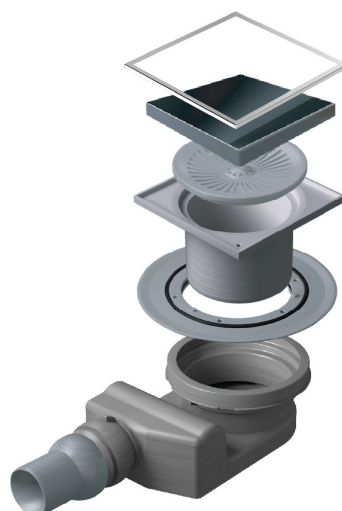

CONFLUO BLACK GLASS, WHITE GLASS, CERAMIC 4

CONFLUO BLACK GLASS, WHITE GLASS, CERAMIC 4

CONFLUO STANDARD drain “BLACK/WHITE GLASS/CERAMIC 4” made of PP with three horizontal side inlets DN40 and with one horizontal DN 50mm outlet adjustable under the angle of maximum 15°, minimum installation height of 71mm and flow rate of 48l/min. Base of drain with a socket (siphon), which can be removed, water sealing height of 34mm, with hoop and flange for hydroisolation, which also can be removed if necessary, height-adjustable carrier of a grid and hair stopper.

Stainless steel mask and black(white) glass or ceramic holder, dimensions of 144x144 mm.

IMPORTANT TECHNICAL INFORMATION	
Minimum installation height	71mm
Flow rate	48 l/min
Outlet	Ø50
Grid load class (by EN 1253)	K3 with stand 300 kg of pressure
Water seal height	28 mm
Body material	PP

DRAIN ADVANTAGE:

- Adjustable angle by 15°
- Base rotation 360°
- Installation in the corner of the bathroom
- Easy installation and maintenance
- High flow rate

Hydroisolation
flange optional

CODE	NAME	WEIGHT	BOX DIMENSIONS
13000092	CONFLUO "BLACK GLASS 4 LARGE" 15X15	1,436kg	300mmx200mmx250mm
13000096	CONFLUO "WHITE GLASS 4 LARGE" 15X15	1,432kg	300mmx200mmx250mm
13000088	CONFLUO "CERAMIC 4 LARGE" 15X15	1,014kg	300mmx200mmx250mm
13000190	CONF "BLACK GLASS 4 LARGE" 15X15 NO FLNG	1,332kg	300mmx200mmx250mm
13000186	CONF "WHITE GLASS 4 LARGE" 15X15 NO FLNG	1,328kg	300mmx200mmx250mm
13000194	CONFLUO "CERAMIC 4 LARGE" 15X15 NO FLNG	0,910kg	300mmx200mmx250mm