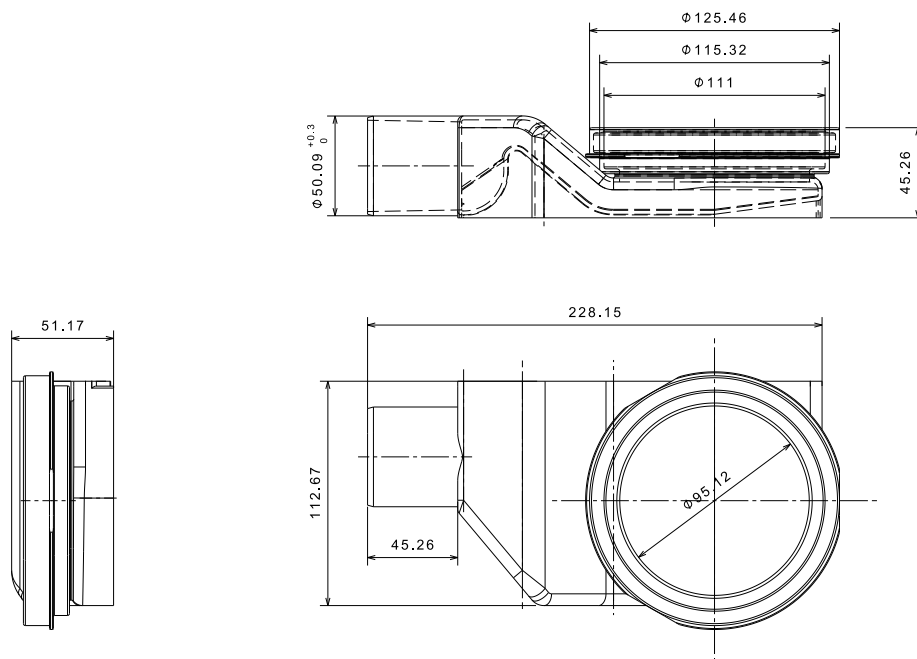

Šifra	Naziv slivnika	Težina	Dimenzija kutije
13701210	CONF "FRAMELESS LINE 300 BELO STAKLO"		650mmx170mmx130mm
13701211	CONF "FRAMELESS LINE 450 BELO STAKLO"		650mmx170mmx130mm
13701212	CONF "FRAMELESS LINE 550 BELO STAKLO"	2,455	650mmx170mmx130mm
13701213	CONF "FRAMELESS LINE 650 BELO STAKLO"	2,932	960mmx170mmx130mm
13701214	CONF "FRAMELESS LINE 750 BELO STAKLO"	3,062	960mmx170mmx130mm
13701215	CONF "FRAMELESS LINE 850 BELO STAKLO"	3,435	960mmx170mmx130mm
13701216	CONF "FRAMELESS LINE 950 BELO STAKLO"		1280mmx170mmx130mm

13701201	CONF "FRAMELESS LINE 300 CRNO STAKLO"		650mmx170mmx130mm
13701202	CONF "FRAMELESS LINE 450 CRNO STAKLO"		650mmx170mmx130mm
13701203	CONF "FRAMELESS LINE 550 CRNO STAKLO"	2,441	650mmx170mmx130mm
13701204	CONF "FRAMELESS LINE 650 CRNO STAKLO"	2,892	960mmx170mmx130mm
13701205	CONF "FRAMELESS LINE 750 CRNO STAKLO"	3,077	960mmx170mmx130mm
13701206	CONF "FRAMELESS LINE 850 CRNO STAKLO"	3,421	960mmx170mmx130mm
13701207	CONF "FRAMELESS LINE 950 CRNO STAKLO"		1280mmx170mmx130mm

Ultra niska S baza