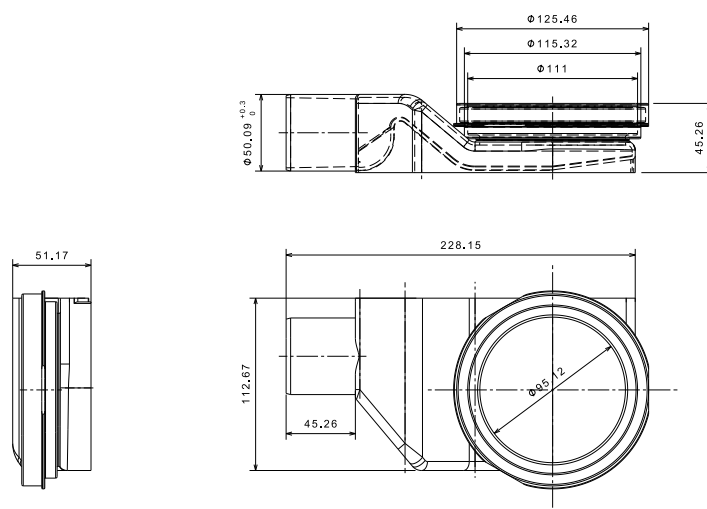

13701219	CONFLUO "FRAMELESS LINE 300 GOLD"	1,4	650mmx170mmx130mm
13701220	CONFLUO "FRAMELESS LINE 450 GOLD"		650mmx170mmx130mm
13701221	CONFLUO "FRAMELESS LINE 550 GOLD"	1,864	650mmx170mmx130mm
13701222	CONFLUO "FRAMELESS LINE 650 GOLD"	2,247	960mmx170mmx130mm
13701223	CONFLUO "FRAMELESS LINE 750 GOLD"	2,477	960mmx170mmx130mm
13701224	CONFLUO "FRAMELESS LINE 850 GOLD"	2,567	960mmx170mmx130mm
13701225	CONFLUO "FRAMELESS LINE 950 GOLD"		1280mmx170mmx130mm

13701259	CONF "FRAMELESS LINE 300 MATTE BLACK"	1,45	650mmx170mmx130mm
13701318	CONF "FRAMELESS LINE 450 MATTE BLACK"	1,785	650mmx170mmx130mm
13701319	CONF "FRAMELESS LINE 550 MATTE BLACK"	1959	650mmx170mmx130mm
13701320	CONF "FRAMELESS LINE 650 MATTE BLACK"	2,443	960mmx170mmx130mm
13701321	CONF "FRAMELESS LINE 750 MATTE BLACK"	2,673	960mmx170mmx130mm
13701322	CONF "FRAMELESS LINE 850 MATTE BLACK"	2,763	960mmx170mmx130mm
13701323	CONF "FRAMELESS LINE 950 MATTE BLACK"	3,2	1280mmx170mmx130mm

Ultra low S base