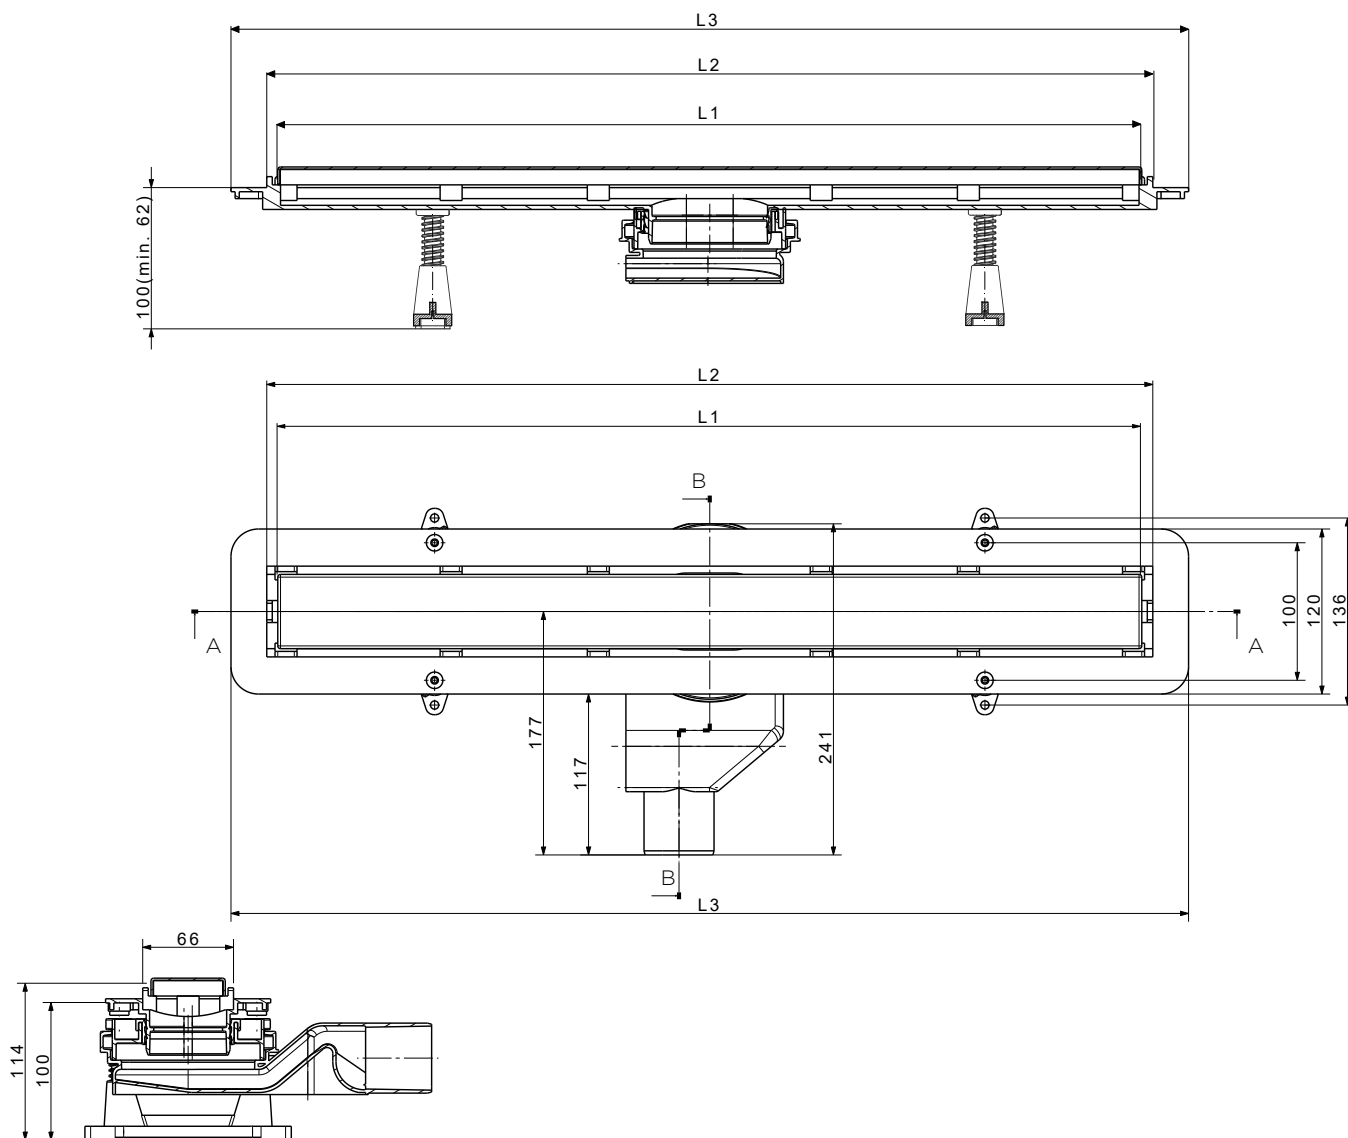

## CONFLUO FRAMELESS LINE

CONFLUO FRAMELESS LINE  
 CONFLUO FRAMELESS LINE GOLD  
 CONFLUO FRAMELESS LINE BLACK MATTE

Peštan Confluo Frameless Line drains made of polypropylene with ABS grid holder, with no side inlets and one horizontal DN 50mm outlet, minimum installation height of 62mm and flow rate of 48 l/min. Base of the drain without socket with water sealing height of 25mm, with height adjustable reducer for linear drain, feet for height and inclination adjustment and with hair stopper. Stainless steel grid with the possibility of installing tiles, marble or glass in it.

IMPORTANT TECHNICAL INFORMATION	
Minimum installation height	62mm
Lengths (sizes represent length of grid)	300mm, 450mm, 550mm, 650mm, 750mm, 850mm, 950mm
Width holder of grid/grid	120mm/54mm
Flow rate (by EN 1253)	48 l/min
Outlet	Ø 50mm
The height of the water plug	25mm
Maximum ceramic thickness between holder of grid and grid (numbers describe constructional height, without glue for ceramics)	12mm/14mm
Grid material	Stainless steel AISI 304 (optional AISI 316)
Body material	ABS (holder of grid)/PP (reducer, base)

### MAIN ADVANTAGES:

- Minimum installation height - 62mm
- Maximum flow rate - 48 l/min
- ALS - Anti-Leaking System
- Reversible grid - 2 in 1 system
- 360 degrees rotatable self-cleaning S base
- Combined siphon — wet + dry

NOTE: Drain length 300 comes without legs. Drain lengths 450, 550 and 650 come in package with two sets of legs for adjusting of height. Drain lengths 750, 850 and 950 come in package with four sets of legs for adjusting of height.