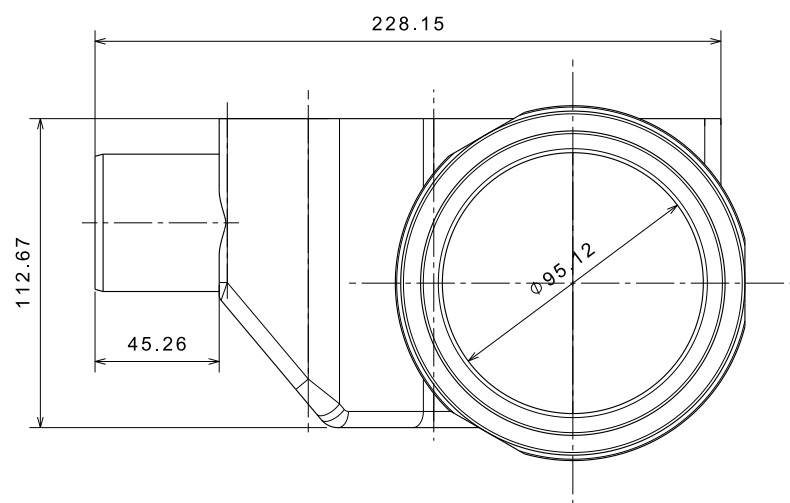

PRIMO LINE

PRIMO LINE

Peštan PRIMO LINE drain made of polypropylene with ABS grid holder, with no side inlets and one horizontal DN 50mm outlet, minimum installation height of 52mm and flow rate of 48 l/min. Base of the drain without socket with water sealing height of 25mm, with height adjustable reducer for linear drain, feet for height and inclination adjustment and with hair stopper. Stainless steel grid class K3 with the possibility of installing ceramic tiles, marble or glass in it.

IMPORTANT TECHNICAL INFORMATION	
Minimum installation height	52mm
Lengths (sizes represent length of grid)	300mm, 450mm, 550mm, 650mm, 750mm, 850, 950 mm
Width holder of grid/grid	120mm/55mm
Flow rate (by EN 1253)	48 l/min
Outlet	Ø 50mm
Water seal height	25mm
Maximum ceramic thickness between holder of grid and grid (numbers describe constructional height, without glue for ceramics)	12mm/14mm
Grid load class (by EN 1253)	K3 - withstands 300 kg pressure
Grid material	Stainless steel AISI 304 (optional AISI 316)
Body material	ABS (holder of grid)/PP (reducer, base)

NOTE: Drains in length of 300, 450, 550 and 650 come in package with two sets of legs for adjusting of height. Drains in length 750, 850 and 950 come in package with four sets of legs for adjusting of height.

L mm	300	450	550	650	750	850	950
L1 mm	298	438	538	638	738	838	938
L2 mm	320	470	570	670	770	870	970
L3 mm	346	496	596	696	796	896	996

Code	Name	Weight	Box dimensions
13701000	PRIMO "LINE 300"	1,377 kg	680mm x 170mm x 130mm
13701001	PRIMO "LINE 450"	1,575 kg	680mm x 170mm x 130mm
13701002	PRIMO "LINE 550"	1,725 kg	680mm x 170mm x 130mm
13701003	PRIMO "LINE 650"	1,997 kg	960mm x 170mm x 130mm
13701004	PRIMO "LINE 750"	2,237 kg	960mm x 170mm x 130mm
13701005	PRIMO "LINE 850"	2,369 kg	960mm x 170mm x 130mm
13701006	PRIMO "LINE 950"	2,648 kg	1280mm x 170mm x 130mm