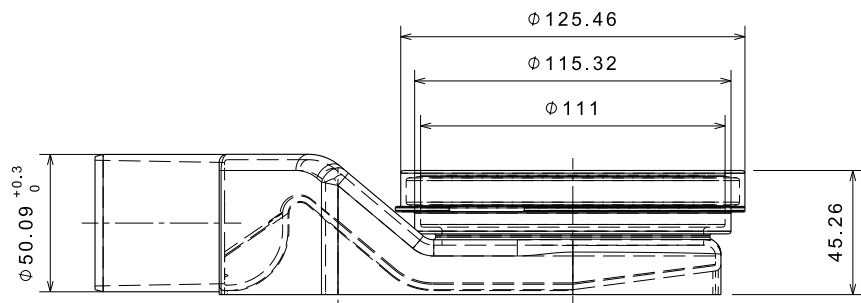

PRIMO LINE

PRIMO LINE

Peštan PRIMO LINE drain made of polypropylene with ABS grid holder, with no side inlets and one horizontal DN 50mm outlet, minimum installation height of 52mm and flow rate of 48 l/min. Base of the drain without socket with water sealing height of 25mm, with height adjustable reducer for linear drain, feet for height and inclination adjustment and with hair stopper. Stainless steel grid class K3 with the possibility of installing ceramic tiles, marble or glass in it.

IMPORTANT TECHNICAL INFORMATION	
Minimum installation height	52mm
Lengths (sizes represent length of grid)	300mm, 450mm, 550mm, 650mm, 750mm, 850, 950 mm
Width holder of grid/grid	120mm/55mm
Flow rate (by EN 1253)	48 l/min
Outlet	Ø 50mm
Water seal height	25mm
Maximum ceramic thickness between holder of grid and grid (numbers describe constructional height, without glue for ceramics)	12mm/14mm
Grid load class (by EN 1253)	K3 - withstands 300 kg pressure
Grid material	Stainless steel AISI 304 (optional AISI 316)
Body material	ABS (holder of grid)/PP (reducer, base)

NOTE: Drains in length of 300, 450, 550 and 650 come in package with two sets of legs for adjusting of height. Drains in length 750, 850 and 950 come in package with four sets of legs for adjusting of height.

L mm	300	450	550	650	750	850	950
L1 mm	298	438	538	638	738	838	938
L2 mm	320	470	570	670	770	870	970
L3 mm	346	496	596	696	796	896	996

Code	Name	Weight	Box dimensions
13701000	PRIMO "LINE 300"	1,377 kg	680mm x 170mm x 130mm
13701001	PRIMO "LINE 450"	1,575 kg	680mm x 170mm x 130mm
13701002	PRIMO "LINE 550"	1,725 kg	680mm x 170mm x 130mm
13701003	PRIMO "LINE 650"	1,997 kg	960mm x 170mm x 130mm
13701004	PRIMO "LINE 750"	2,237 kg	960mm x 170mm x 130mm
13701005	PRIMO "LINE 850"	2,369 kg	960mm x 170mm x 130mm
13701006	PRIMO "LINE 950"	2,648 kg	1280mm x 170mm x 130mm