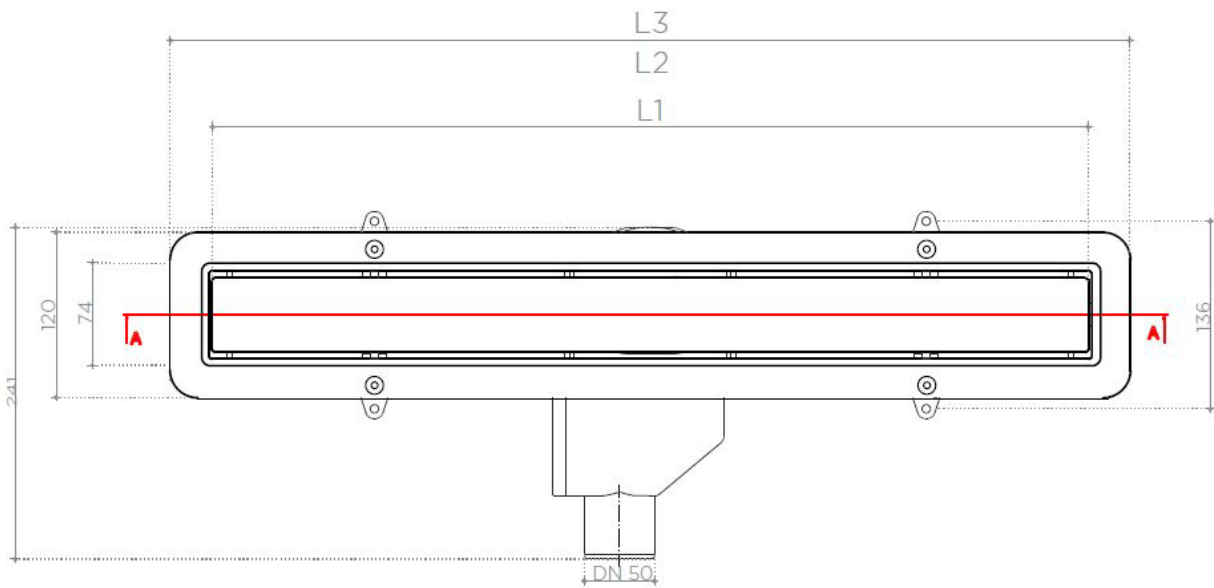

PRIMO LINE

PRIMO LINE

Peštan PRIMO LINE drain made of polypropylene with ABS grid holder, with no side inlets and one horizontal DN 50mm outlet, minimum installation height of 52mm and flow rate of 48 l/min. Base of the drain without socket with water sealing height of 25mm, with height adjustable reducer for linear drain, feet for height and inclination adjustment and with hair stopper. Stainless steel grid class K3 with the possibility of installing ceramic tiles, marble or glass in it.

IMPORTANT TECHNICAL INFORMATION	
Minimum installation height	52mm
Lengths (sizes represent length of grid)	300mm, 450mm, 550mm, 650mm, 750mm, 850, 950 mm
Width holder of grid/grid	120mm/55mm
Flow rate (by EN 1253)	48 l/min
Outlet	Ø 50mm
Water seal height	25mm
Maximum ceramic thickness between holder of grid and grid (numbers describe constructional height, without glue for ceramics)	12mm/14mm
Grid load class (by EN 1253)	K3 - withstands 300 kg pressure
Grid material	Stainless steel AISI 304 (optional AISI 316)
Body material	ABS (holder of grid)/PP (reducer, base)

MAIN ADVANTAGES:

- Low installation height - 52mm
- High flow rate - 48 l/min
- Modular and Flexible - 2 in 1 system
- Easy installation & maintenance
- 360° rotatable self-cleaning S base

52 mm	48l/min	2 in 1 system	SC/L	K3
50 outlet	360° base rotation	25 mm	AISI 304	

L mm	300	450	550	650	750	850	950
L1 mm	298	438	538	638	738	838	938
L2 mm	320	470	570	670	770	870	970
L3 mm	346	496	596	696	796	896	996

Code	Name	Weight	Box dimensions
13701000	PRIMO "LINE 300"	1,377 kg	680mm x 170mm x 130mm
13701001	PRIMO "LINE 450"	1,575 kg	680mm x 170mm x 130mm
13701002	PRIMO "LINE 550"	1,725 kg	680mm x 170mm x 130mm
13701003	PRIMO "LINE 650"	1,997 kg	960mm x 170mm x 130mm
13701004	PRIMO "LINE 750"	2,237 kg	960mm x 170mm x 130mm
13701005	PRIMO "LINE 850"	2,369 kg	960mm x 170mm x 130mm
13701006	PRIMO "LINE 950"	2,648 kg	1280mm x 170mm x 130mm