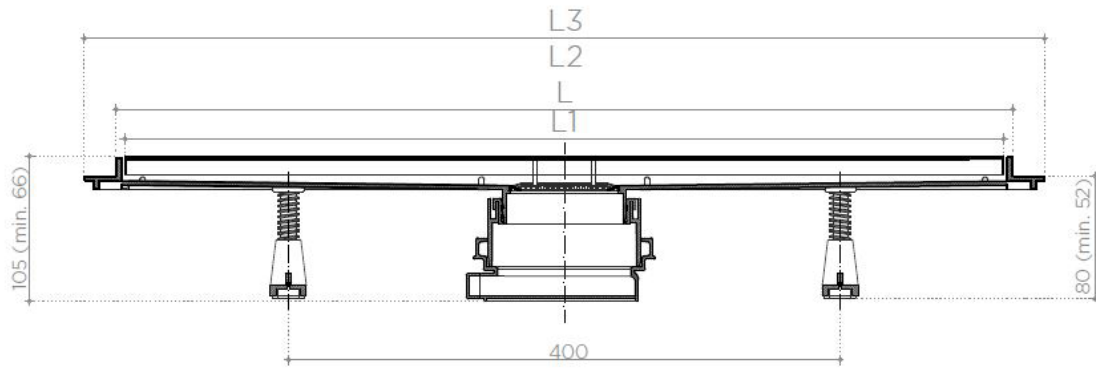

PRIMO LINE

PRIMO LINE

Peštan PRIMO LINE drain made of polypropylene with ABS grid holder, with no side inlets and one horizontal DN 50mm outlet, minimum installation height of 52mm and flow rate of 48 l/min. Base of the drain without socket with water sealing height of 25mm, with height adjustable reducer for linear drain, feet for height and inclination adjustment and with hair stopper. Stainless steel grid class K3 with the possibility of installing ceramic tiles, marble or glass in it.

IMPORTANT TECHNICAL INFORMATION	
Minimum installation height	52mm
Lengths (sizes represent length of grid)	300mm, 450mm, 550mm, 650mm, 750mm, 850, 950 mm
Width holder of grid/grid	120mm/55mm
Flow rate (by EN 1253)	48 l/min
Outlet	Ø 50mm
Water seal height	25mm
Maximum ceramic thickness between holder of grid and grid (numbers describe constructional height, without glue for ceramics)	12mm/14mm
Grid load class (by EN 1253)	K3 - withstands 300 kg pressure
Grid material	Stainless steel AISI 304 (optional AISI 316)
Body material	ABS (holder of grid)/PP (reducer, base)

NOTE: Drains in length of 300, 450, 550 and 650 come in package with two sets of legs for adjusting of height. Drains in length 750, 850 and 950 come in package with four sets of legs for adjusting of height.

L mm	300	450	550	650	750	850	950
L1 mm	298	438	538	638	738	838	938
L2 mm	320	470	570	670	770	870	970
L3 mm	346	496	596	696	796	896	996

Code	Name	Weight	Box dimensions
13701000	PRIMO "LINE 300"	1,377 kg	680mm x 170mm x 130mm
13701001	PRIMO "LINE 450"	1,575 kg	680mm x 170mm x 130mm
13701002	PRIMO "LINE 550"	1,725 kg	680mm x 170mm x 130mm
13701003	PRIMO "LINE 650"	1,997 kg	960mm x 170mm x 130mm
13701004	PRIMO "LINE 750"	2,237 kg	960mm x 170mm x 130mm
13701005	PRIMO "LINE 850"	2,369 kg	960mm x 170mm x 130mm
13701006	PRIMO "LINE 950"	2,648 kg	1280mm x 170mm x 130mm