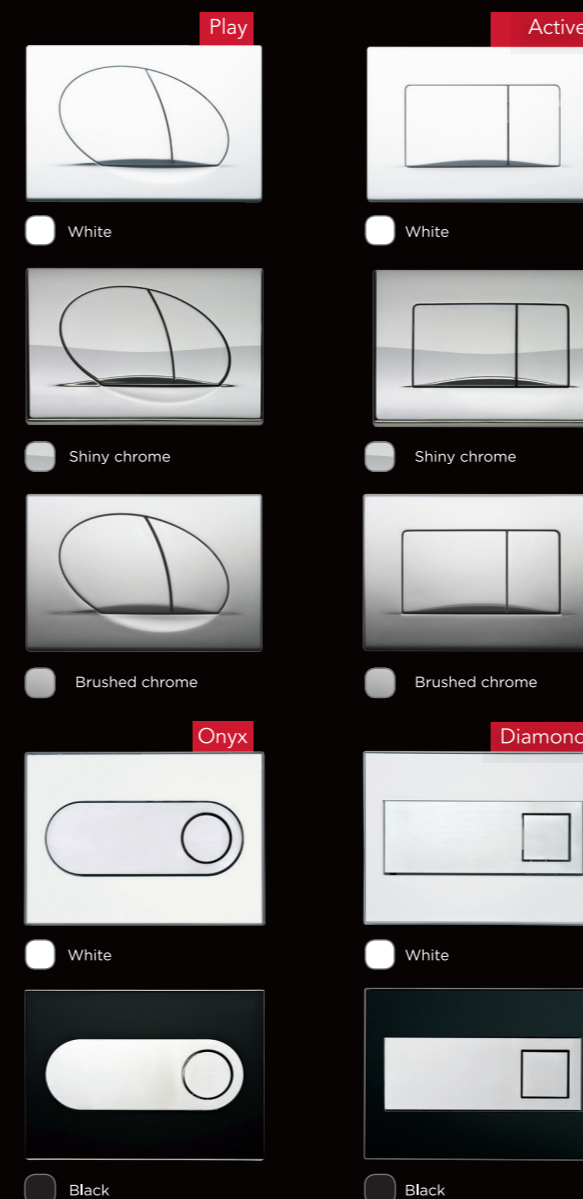

With the built-in cistern, you can select one of the simple and elegant flushing plates - Play, Active, Onyx or Diamond and pair them with a large selection of Evolution or Confluo drains. Both products, built-in cisterns and console toilet bowls are carefully designed to provide our costumers easy instalation and use. Perfect aesthetic appearance will make your space more pleasant, and the perfect functioning will represent a real pleasure for you.

Properties

Drywall element for wall-mounted toilets with a concealed flushing cistern
Concealed element height: 115cm
Concealed element width: 55cm
Installation depth: 15cm-20cm
For frontal activation
Used for mounting a dual flushing plate
Possibility to mount start-stop flushing plate
Flushing cistern is made from ABS material
Flushing cistern is insulated against condensation
Silent HDV filling valve

Technical data

Flushing cistern volume: 9 litres
Mounting for dual flushing
Large flush: 6L / 9L
Small flush: 3L / 4,5L
Connection to the water supply:
at the top middle/right side
Supporting frame made from 40 × 40mm profiles
Supporting frame surface protected by a powder coating in blue
Support legs - ranging from 0 to 20cm
Range of brackets for pre-wall installation: from 15 to 22cm
Suitable for the installation of toilet bowls with an axial distance of 18 or 23cm

Flushing plates

Console toilet bowl with "soft close" seat

Fluenta Basic is a console toilet bowl that ideally fits with our Fluenta concealed flushing cistern and together with it representing elegant and functional solution. In addition to the toilet, we also offer a modern wc seat with metal hinges and soft closing mechanism. This mechanism allows slow closing of the hoops and boards without user intervention. We deliver all elements for quick and easy installation with these products.