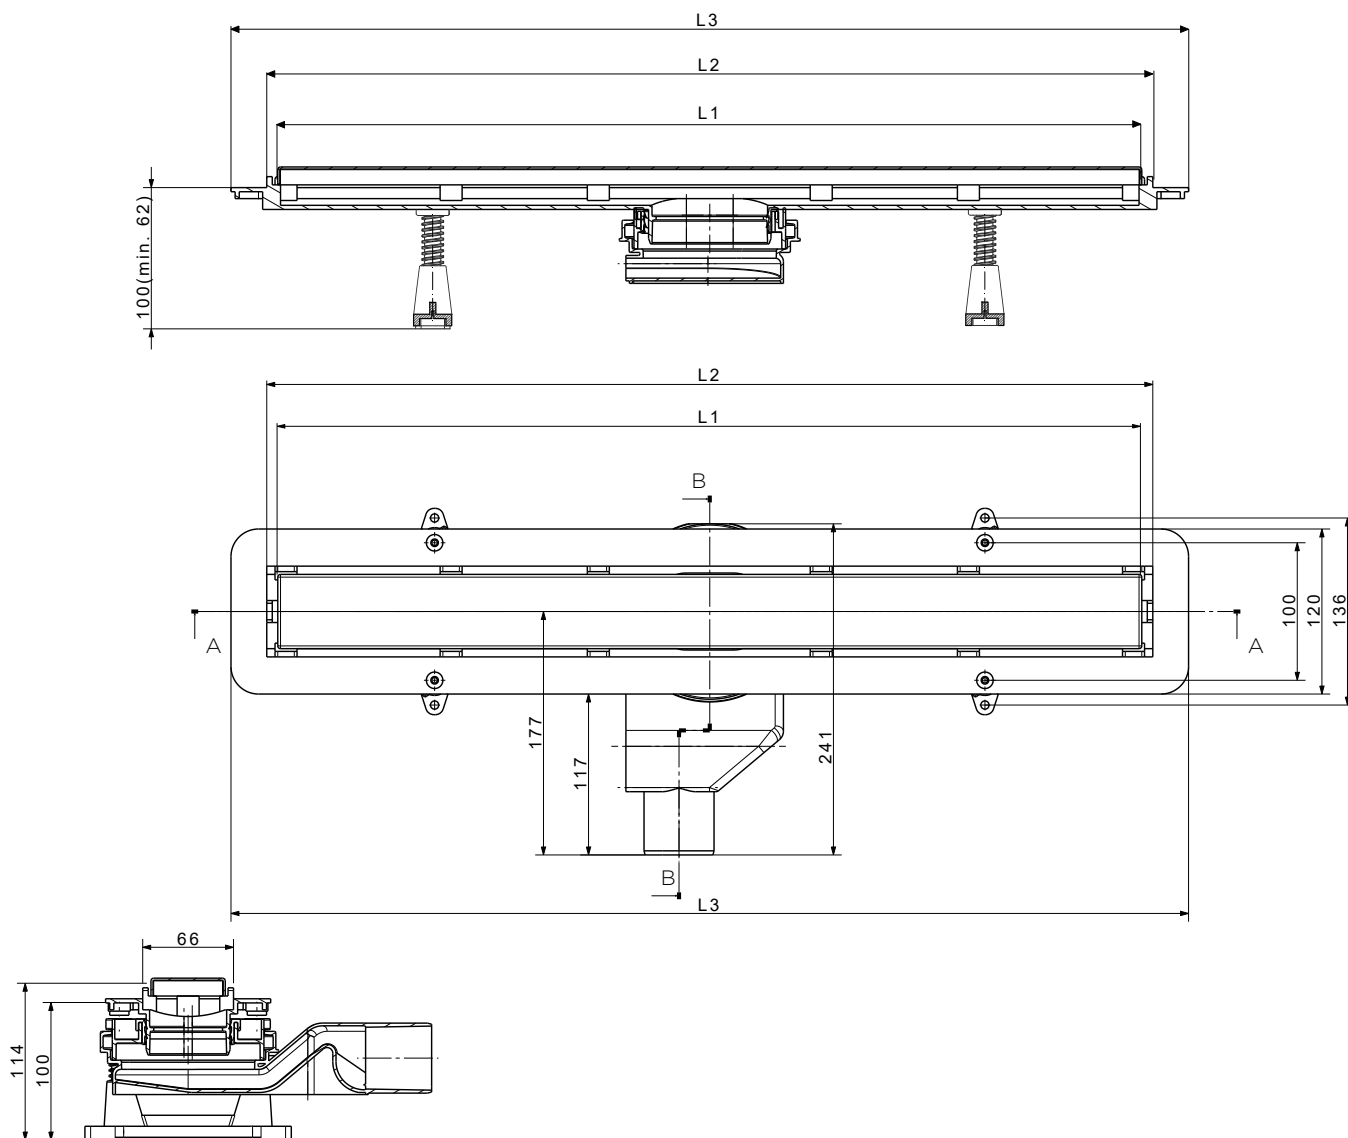

CONFLUO FRAMELESS LINE GLASS

CONFLUO FRAMELESS LINE GLASS

Peštan Confluo Frameless LINE drain made of polypropylene with ABS grid holder, with no side inlets and one horizontal DN 50mm outlet, minimum installation height of 62mm and flow rate of 48 l/min. Base of the drain without socket with water sealing height of 25mm, with height adjustable reducer for linear drain, feet for height and inclination adjustment and with hair stopper and black or white tempered glass grid.

IMPORTANT TECHNICAL INFORMATION	
Minimum installation height	62mm
Lenghts (sizes represent lenght of grid)	300mm, 450mm, 550mm, 650mm, 750mm, 850mm, 950mm, 1050mm, 1150mm
Width holder of grid/grid	120mm/54mm
Flow rate (by EN 1253)	48 l/min
Outlet	Ø 50mm
The height of the water plug	25mm
Maximum ceramic thickness between holder of grid and grid (numbers describe constructional height, without glue for ceramics)	12mm/14mm
Grid material	Stainless steal AISI 304 (optional AISI 316)
Body material	ABS (holder of grid)/PP (reducer, base)

MAIN ADVANTAGES:

- Minimum installation height - 62mm
- Maximum flow rate - 48 l/min
- ALS - Anti-Leaking System
- Reversible grid - 2 in 1 system
- 360 degrees rotatable self-cleaning S base

NOTE: Drain length 300 comes without legs. Drain lengths 450, 550 and 650 come in package with two sets of legs for adjusting of height. Drain lengths 750, 850, 950, 1050 and 1150 come in package with four sets of legs for adjusting of height.