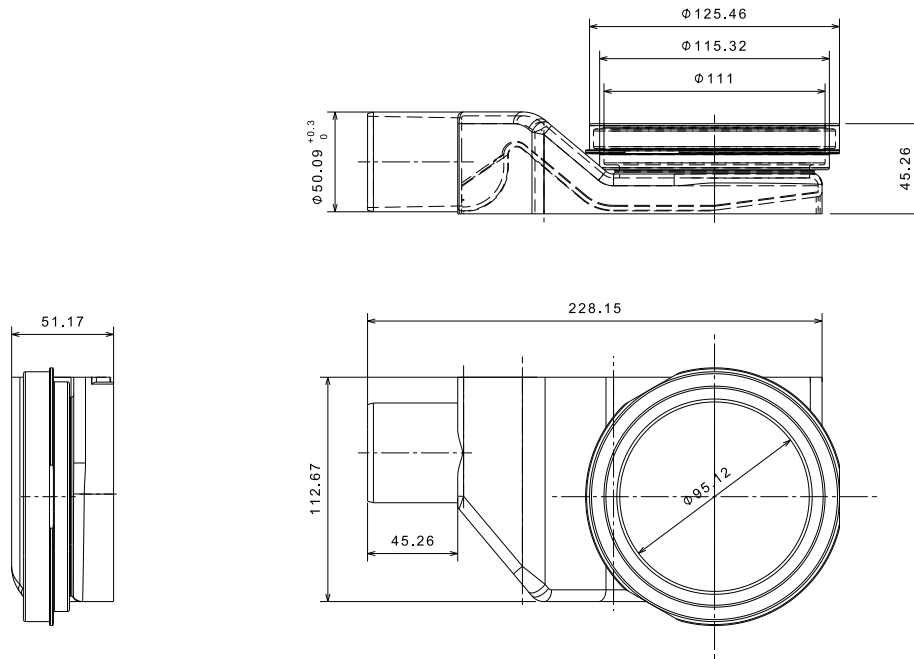

Code	Name	Weight	Box dimensions
13701210	CONF "FRAMELESS LINE 300 WHITE GLASS"		650mmx170mmx130mm
13701211	CONF "FRAMELESS LINE 450 WHITE GLASS"		650mmx170mmx130mm
13701212	CONF "FRAMELESS LINE 550 WHITE GLASS"	2,455	650mmx170mmx130mm
13701213	CONF "FRAMELESS LINE 650 WHITE GLASS"	2,932	960mmx170mmx130mm
13701214	CONF "FRAMELESS LINE 750 WHITE GLASS"	3,062	960mmx170mmx130mm
13701215	CONF "FRAMELESS LINE 850 WHITE GLASS"	3,435	960mmx170mmx130mm
13701216	CONF "FRAMELESS LINE 950 WHITE GLASS"		1280mmx170mmx130mm
13701217	CONF "FRAMELESS LINE 1050 WHITE GLASS"		1280mmx170mmx130mm
13701218	CONF "FRAMELESS LINE 1150 WHITE GLASS"		1280mmx170mmx130mm

13701201	CONF "FRAMELESS LINE 300 BLACK GLASS"		650mmx170mmx130mm
13701202	CONF "FRAMELESS LINE 450 BLACK GLASS"		650mmx170mmx130mm
13701203	CONF "FRAMELESS LINE 550 BLACK GLASS"	2,441	650mmx170mmx130mm
13701204	CONF "FRAMELESS LINE 650 BLACK GLASS"	2,892	960mmx170mmx130mm
13701205	CONF "FRAMELESS LINE 750 BLACK GLASS"	3,077	960mmx170mmx130mm
13701206	CONF "FRAMELESS LINE 850 BLACK GLASS"	3,421	960mmx170mmx130mm
13701207	CONF "FRAMELESS LINE 950 BLACK GLASS"		1280mmx170mmx130mm
13701208	CONF "FRAMELESS LINE 1050 BLACK GLASS"		1280mmx170mmx130mm
13701209	CONF "FRAMELESS LINE 1150 BLACK GLASS"		1280mmx170mmx130mm

Ultra low S base