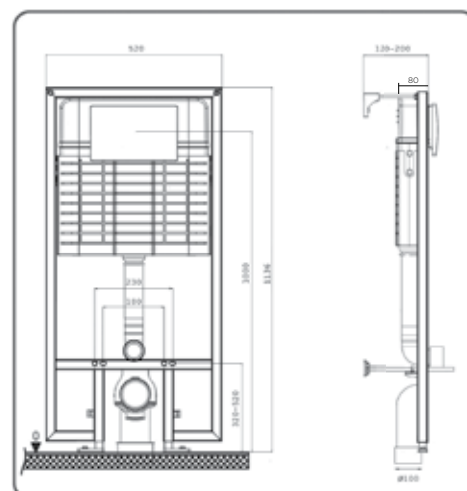

Technical draw: